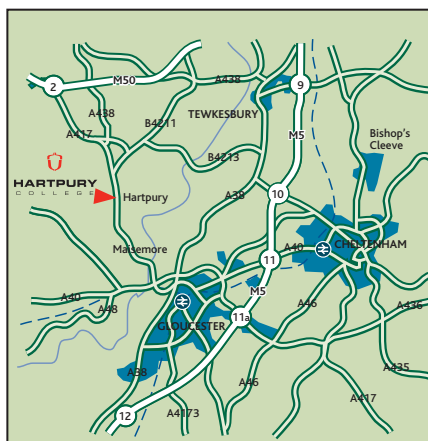

### Where we are

Hartpury College is on the A417, 4 miles north of Gloucester. There may be heavy traffic around Gloucester, so you are advised to approach from the M5 or M50 motorways.